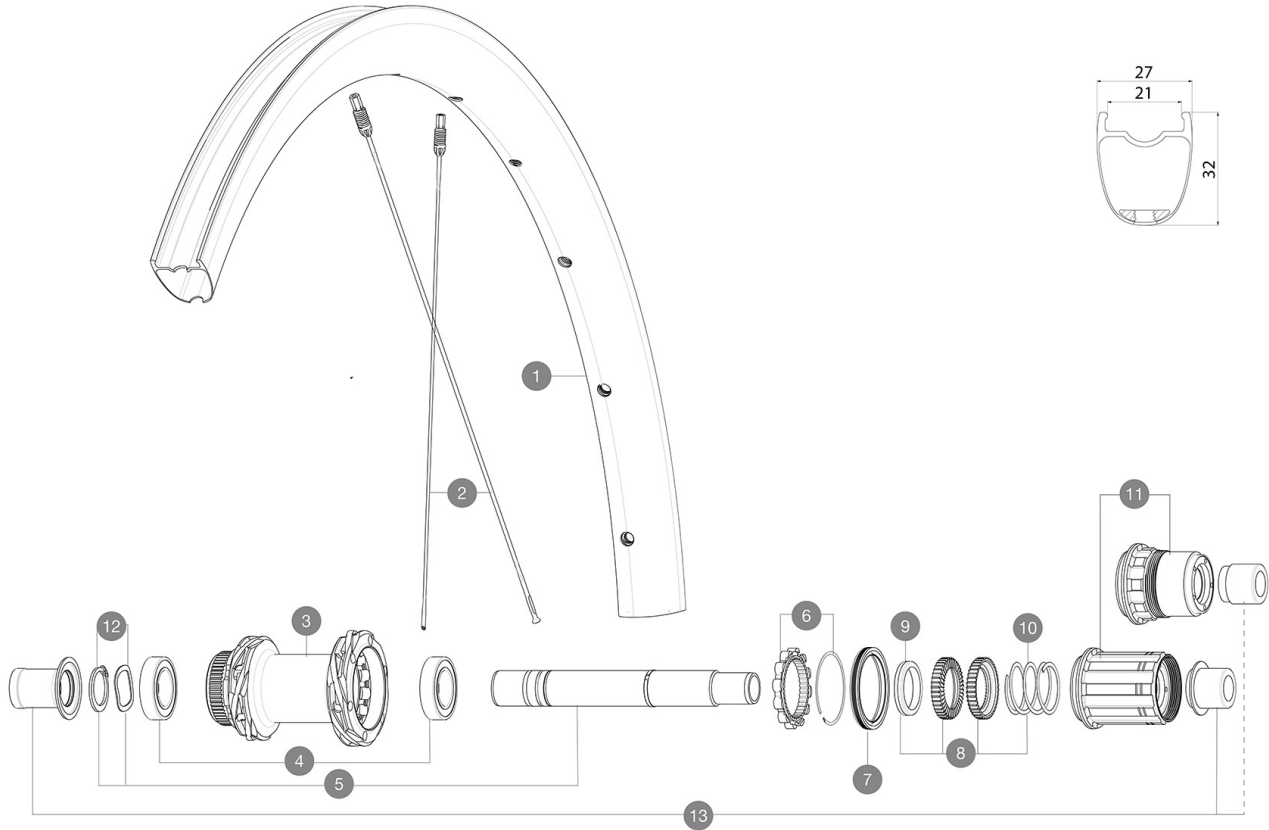

MAVIC *Cosmic SLR 32 Disc*

ASTM CATEGORY 2 : road and offroad with jumps less than 15cm

For a longer longevity of the wheel, Mavic recommends that the total weight supported by the wheels doesn't exceed 120kg, bike included

Recommended tyre sizes: 25 to 32 mm

Max. Pressure: see indication on wheel and tyre. If they differ, use the lowest of the 2

REFERENCES WHEELS

RIMS

&NBSP;:

1 V4094615 Kit Front/Rear rim Cosmic SLR 32 Disc

SPOKES

2 V4164801 Kit 12 CosmicSLR32 Disc aero sspk M6 291

HUB SHELLS

3	N/A	HUB BODY
4	M40076	HUB BEARINGS 17x30x7 6903 x 2
5	V2373401	KIT ID360 135/142 DCL L1 AXLE WITH CLIP
6	V2252701	KIT ID360 INSERT SHAPED EAR LOBE > 2017
7	V2251601	KIT ID360 SEAL + GREASE
8	V2251701	KIT ID360 2 RATCHETS + SPRING + GREASE
9	V2500501	KIT ID360 3 PADS NOISE REDUCING
10	V2251801	KIT 3 ID360 ROAD SPRINGS
11	V2580101	FREEHUB BODY XD Road ID360
11	V3430101	HG11 Freewheel Body ID360
12	V2373001	KIT ADJUST. SYSTEM QRM AUTO ID360 for 17x30x7 bearing
13	V3811001	KIT ROAD ID360 RR CL ENDCAP (12MM)